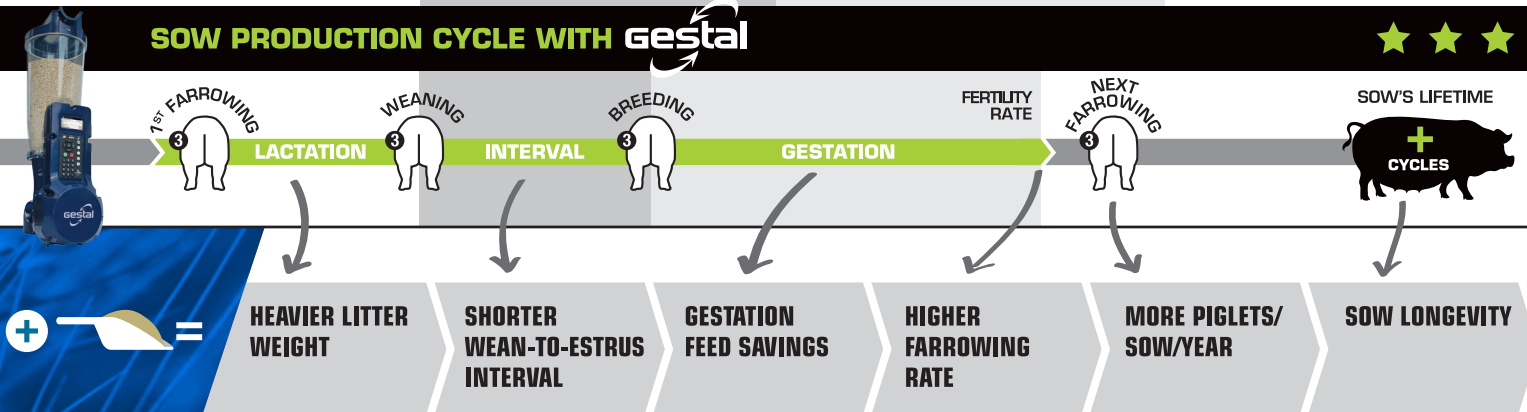

THE SYSTEM THAT WILL NOT LET YOU DOWN!

100% AUTONOMOUS SYSTEM for feeding and managing lactating sows.

Improved sow performance

- Shorter wean-to-estrus interval.
- Higher farrowing rate.
- Better body condition at weaning.
- Increased sow longevity.
- Heavier litter weight.

Precision feeding for the lactating sow

- Feed management 24/7/365.
- Highly accurate feed deliveries that can be used for research purposes.
- Reduction of feed wastage.
- Generated reports to locate low-consumption, limited, and wasteful sows.

www.jygatech.com

A HIGHLY EFFICIENT FEEDING SYSTEM FOR THE LACTATING SOW!

AVERAGE SOW PRODUCTION CYCLE

SOW PRODUCTION CYCLE WITH gestal

Impact of feed intake on litter weight

Litter weight at 21 days according to the sow's feed intake (Hylife R&D Sow Farm)

STRONG AND DURABLE PRODUCTS

Engineered for pork producers, by pork producers. Our products are strongly built and reliable.

Official certifications include :

NEMA 4X

ip66 waterproof

Intertek

OUTSTANDING SERVICE