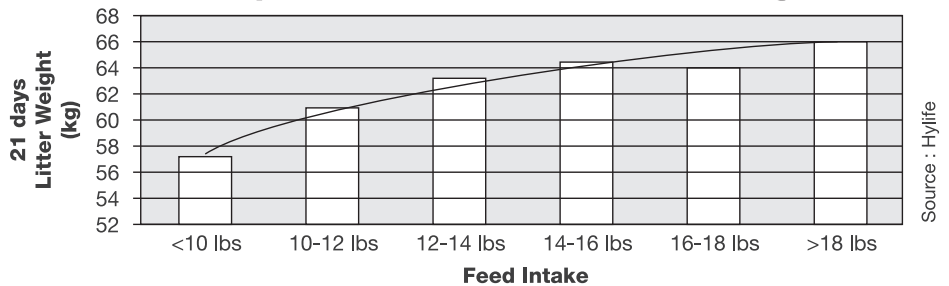

www.jygatech.com

A HIGHLY EFFICIENT FEEDING SYSTEM FOR THE LACTATING SOW!

AVERAGE SOW PRODUCTION CYCLE

SOW PRODUCTION CYCLE WITH gestal

Impact of feed intake on litter weight

Litter weight at 21 days according to the sow's feed intake (Hylife R&D Sow Farm)