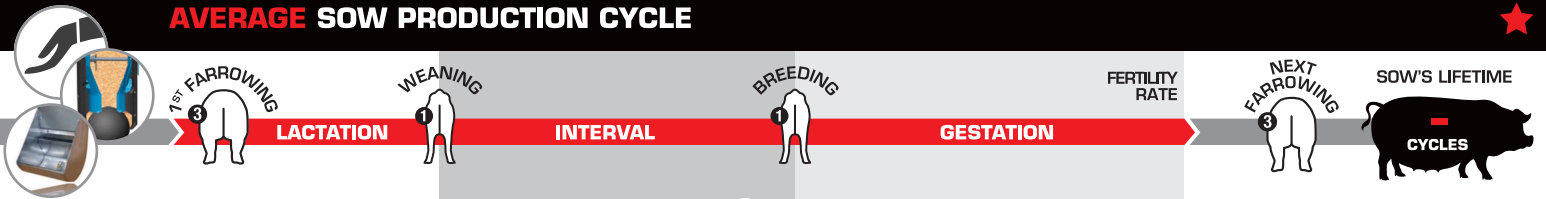

Precision feeding for the lactating sow

- Feed management 24/7/365.
- Highly accurate feed deliveries that can be used for research purposes.
- Reduction of feed wastage.
- Generated reports to locate low-consumption, limited, and wasteful sows.

www.jygatech.com

A HIGHLY EFFICIENT FEEDING SYSTEM FOR THE LACTATING SOW!

AVERAGE SOW PRODUCTION CYCLE

SOW PRODUCTION CYCLE WITH gestal

Impact of feed intake on litter weight

Litter weight at 21 days according to the sow's feed intake (Hylife R&D Sow Farm)

STRONG AND DURABLE PRODUCTS

Engineered for pork producers, by pork producers. Our products are strongly built and reliable.

Official certifications include :

NEMA 4X

ip66 waterproof

Intertek

OUTSTANDING SERVICE