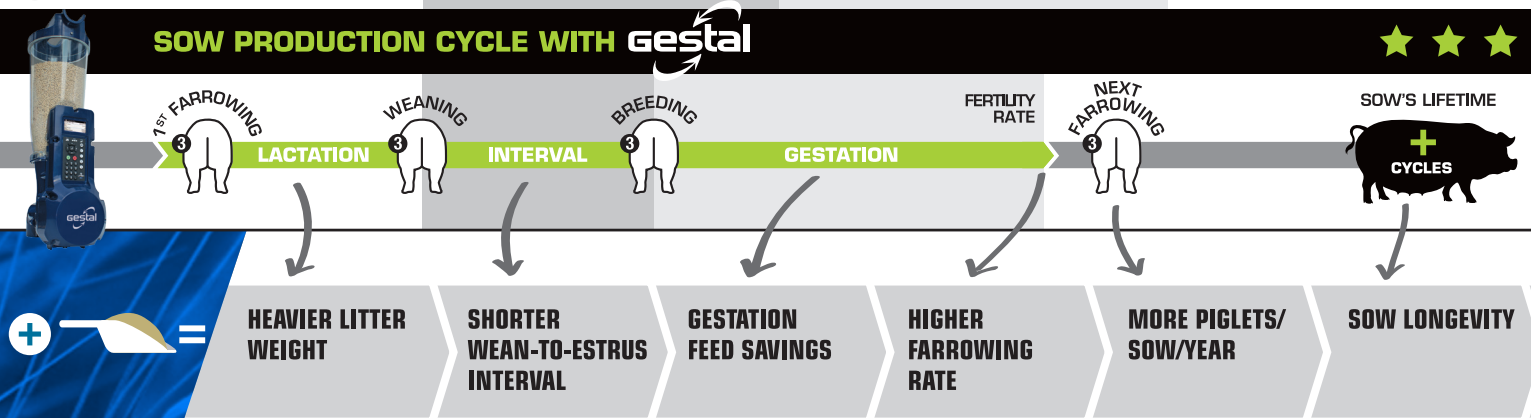

SOW PRODUCTION CYCLE WITH gestal

CUMULATIVE BENEFITS:

- + LABOUR SAVING
- + ELECTRICITY SAVING

CUMULATIVE EFFECTS OF GESTAL LEAD TO A RETURN ON INVESTMENT IN LESS THAN TWO YEARS, ACCORDING TO CUSTOMER TESTIMONIALS