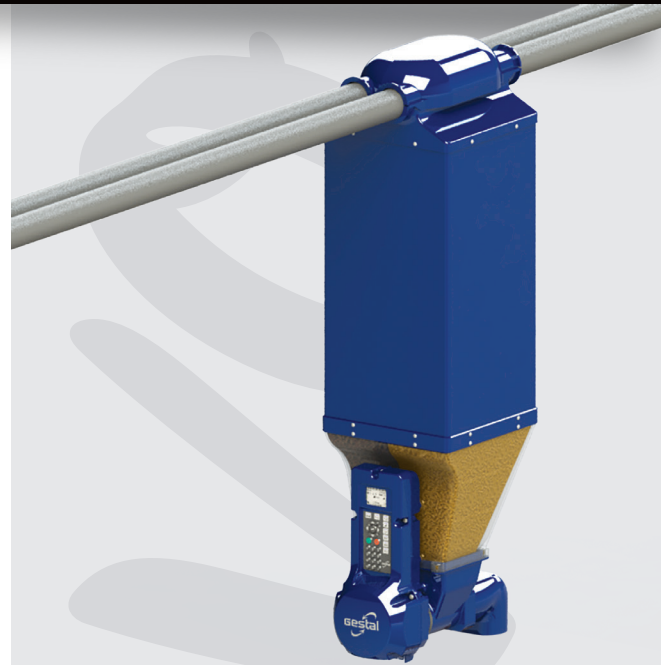

By delivering **customized diets** according to pig's nutrient requirements, over-formulation can be **avoided and nutrient excretion minimized**.

THE EVO Opti

The EVO Opti is designed for use in commercial and research applications alike. Each standalone unit enables precision feed delivery/blending and prevents residual diet contamination while allowing diet changes from remote access locations.